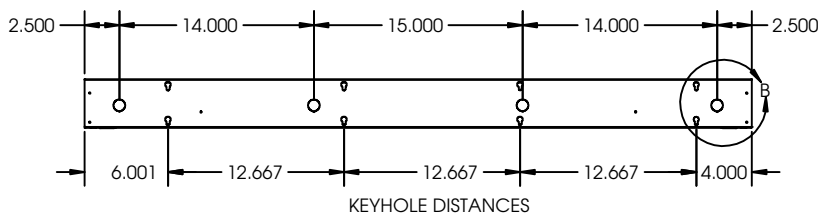

*23R-Designed for standard 1" grid. Consult factory for custom made grid size.

HSL - 23 Series

Dimensions

All dimensions are inches. Specifications subject to change without notice

WALL MOUNT 48L Drawing

.875 KNOCKOUT DISTANCES