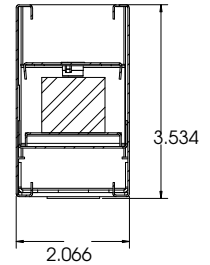

HSL - 23 Series

Direct/Indirect/ Recessed Mount/
Wall Mount/ Surface Mount Linear Fixture

FEATURES & SPECIFICATIONS

INTENDED USE

A linear 2 x 3 fixture for distinctive architectural lighting plans. Ideal for corridors, lobbies, and office areas, 2 x 3 Series fixtures can be installed individually or in a continuous run. Specially designed for direct/indirect lighting with snap in lensto hide the lamps or LED arrays. Ideal where downlight and uplight are required.

HOUSING

Die-formed and welded 22-gauge cold rolled steel Knockouts on ends allow continuous wireway mounting. Housing is specially designed for direct/indirect lighting with separating lamps compartments for each.

DIFFUSERS

Fixture accepts various lenses or louvers. 4' and 8' units have a steel mullion to join two individual diffusers. Snap in reflector is ideal for uplight lens.

MOUNTING

Fixtures can be surface mounted to the ceiling or pendant hung by stem or cable.

TYPICAL OPTIONS AND ACCESSORIES Cord sets, whips, occupancy sensors Hanging kits, Wire guards. Contact factory for additional options.

ORDERING INFORMATION

4 FT-UP and DOWN LIGHT

Example: 23WSF48LUR12WD24WDMV40KWH

23W Wall Mounted	SF	48L 48"	UR12WD24W Up Light 12 System Watts, Down Light 24 System Watts, 3600 Delivered Lumens	DMV 0-10V Dimming *Field installed-Dimming Wire	40K 3000K	WH White	Configuration Blank Individual -B Beginner Run -E Ender Run -J Joiner
23P Pendant Mounted			UR18WD36W Up Light 18 System Watts, Down Light 36 System Watts, 5400 Delivered Lumens	DMV FID 0-10V Dimming *Factory installed-Dimming Wire	35K 3500K 40K 4000K 50K 5000K	BK Black SI Silver	
Series		Length	Wattage & Lumen	Driver	Color Temperature	Finish	
Lens Material				Options			
SF Snap In Frosted Acrylic Lens (85% transmission) Special for LEDs, Only available for uplight and downlight				HC301WH Cable kit with 4' Cable & 3 Wires Power Feed/Cable Incl. and White Canopy HC302WH Cable kit with 12' Cable & 3 Wires Power feed/Cable Incl. and White Canopy HC3015WWH Cable kit with 4' Cable & 5 Wires Power Feed/Cable Incl. and White Canopy HC3025WWH Cable kit with 12' Cable & 5 Wires Power feed/Cable Incl. and White Canopy 2SCS24WH Two Stem kits with 24" Stem, Canopy and Mounting hardware for a 4' fixture			

4 FT-UP LIGHT ONLY or DOWN LIGHT ONLY

Example: 23PSF48LUR26W2600LDMV40KWH

23P Wall Mounted	SF	48L 48"	U Up Light Only	DMV 0-10V Dimming *Field installed-Dimming Wire	40K 3000K	WH White	Configuration Blank Individual -B Beginner Run -E Ender Run -J Joiner
23S Surface Mounted			D Down Light Only	DMV FID 0-10V Dimming *Factory installed-Dimming Wire	35K 3500K 40K 4000K 50K 5000K	BK Black SI Silver	
23P Pendant Mounted			Wattage & Lumen	Driver	Color Temperature	Finish	
23R Recess Mounted, Flangeless			R26W2600L 26 System Watts, 2600 Delivered Lumens				
23RR 1/2" Recess Flanged For Before Drywall installation			R38W3800L 38 System Watts, 3800 Delivered Lumens	Options			
23RF Flanged For Exiting Drywall installation	SF		R45W4500L 45 System Watts, 4500 Delivered Lumens	HC301WH Cable kit with 4' Cable & 3 Wires Power Feed/Cable Incl. and White Canopy HC302WH Cable kit with 12' Cable & 3 Wires Power feed/Cable Incl. and White Canopy HC3015WW Cable kit with 4' Cable & 5 Wires Power Feed/Cable Incl. and White Canopy HC3025WW Cable kit with 12' Cable & 5 Wires Power feed/Cable Incl. and White Canopy 2SCS24WH Two Stem kits with 24" Stem, Canopy and Mounting hardware for a 4' fixture			
Series		Length	Direct/Indirect	Driver	Color Temperature	Finish	
Lens Material				Options			
SF Snap In Frosted Acrylic Lens (85% transmission) Special for LEDs, Only available for uplight and downlight							

*23R-Designed for standard 1" grid. Consult factory for custom made grid size.