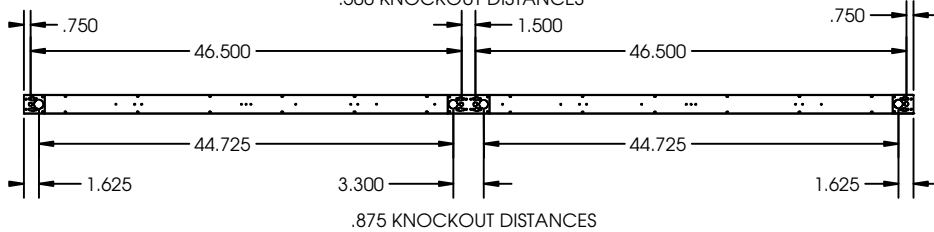

SURFACE MOUNT 96L Drawing

.500 KNOCKOUT DISTANCES

*Consult factory for more options.

Plug in system Options - it's for continuous run application by simply plugging in sections together

Part Number	Descriptions
PI1	3 Wires Harness, Including White, Black and Green
PI2	4 Wires Harness, Including White, Black, Green and Blue for Emergency Battery Backup
PI3D	5 Wires Harness, Including White, Black, Green, Violet and Gray

* Add the accessories part numbers at the end to be factory installed