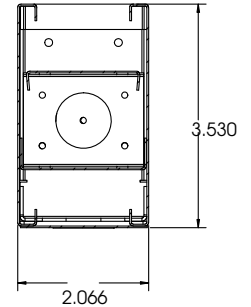

4 FT-UP LIGHT ONLY or DOWN LIGHT ONLY

Example: 23PSF48LUR26W2600LDMV40KWH

23P Wall Mounted	SF	48L 48"	U Up Light Only	DMV 0-10V Dimming *Field installed-Dimming Wire	40K 3000K	WH White	Configuration Blank Individual -B Beginner Run -E Ender Run -J Joiner
23S Surface Mounted			D Down Light Only	DMV FID 0-10V Dimming *Factory installed-Dimming Wire	35K 3500K 40K 4000K 50K 5000K	BK Black SI Silver	
23P Pendant Mounted			Wattage & Lumen	Driver	Color Temperature	Finish	
23R Recess Mounted, Flangeless			R26W2600L 26 System Watts, 2600 Delivered Lumens				
23RR 1/2" Recess Flanged For Before Drywall installation			R38W3800L 38 System Watts, 3800 Delivered Lumens	Options			
23RF Flanged For Exiting Drywall installation	SF		R45W4500L 45 System Watts, 4500 Delivered Lumens	HC301WH Cable kit with 4' Cable & 3 Wires Power Feed/Cable Incl. and White Canopy HC302WH Cable kit with 12' Cable & 3 Wires Power feed/Cable Incl. and White Canopy HC3015WW Cable kit with 4' Cable & 5 Wires Power Feed/Cable Incl. and White Canopy HC3025WW Cable kit with 12' Cable & 5 Wires Power feed/Cable Incl. and White Canopy 2SCS24WH Two Stem kits with 24" Stem, Canopy and Mounting hardware for a 4' fixture			
Series		Length	Direct/Indirect	Driver	Color Temperature	Finish	
Lens Material				Options			
SF Snap In Frosted Acrylic Lens (85% transmission) Special for LEDs, Only available for uplight and downlight							

*23R-Designed for standard 1" grid. Consult factory for custom made grid size.

HSL - 23 Series

DIMENSIONS

All dimensions are inches. Specifications subject to change without notice.

ORDERING INFORMATION

8 FT-UP and DOWN LIGHT

*23R-Designed for standard 1" grid. Consult factory for custom made grid size.

HSL - 23 Series

Dimensions

All dimensions are inches. Specifications subject to change without notice

WALL MOUNT 48L Drawing

.875 KNOCKOUT DISTANCES