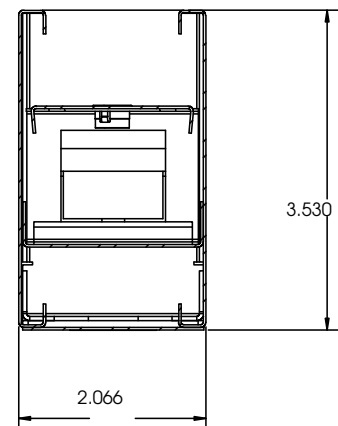

SURFACE MOUNT 96L Drawing

.500 KNOCKOUT DISTANCES

*Consult factory for more options.

Plug in system Options - it's for continuous run application by simply plugging in sections together

Part Number	Descriptions
PI1	3 Wires Harness, Including White, Black and Green
PI2	4 Wires Harness, Including White, Black, Green and Blue for Emergency Battery Backup
PI3D	5 Wires Harness, Including White, Black, Green, Violet and Gray

* Add the accessories part numbers at the end to be factory installed