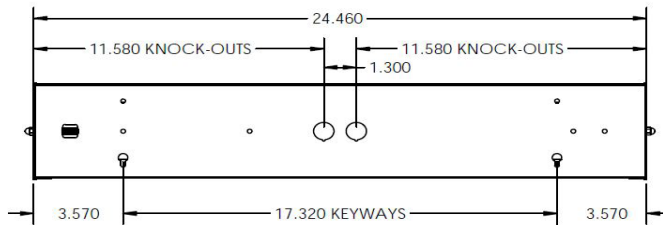

HSL 555 Series

DLC Listed Items

ITEM NUMBER
HSL555A48LF30W4100LDMV30K
HSL555A48LF30W4100LDMV35K
HSL555A48LF30W4100LDMV40K
HSL555A48LF30W4100LDMV50K
HSL555A48LF48W6000DMV30K
HSL555A48LF48W6000DMV35K
HSL555A48LF48W6000DMV40K
HSL555A48LF48W6000DMV50K
HSL555A48LF57W6900LDMV30K
HSL555A48LF57W6900LDMV35K
HSL555A48LF57W6900LDMV40K
HSL555A48LF57W6900LDMV50K

DRAWINGS & IMAGES

2 Ft. - Back