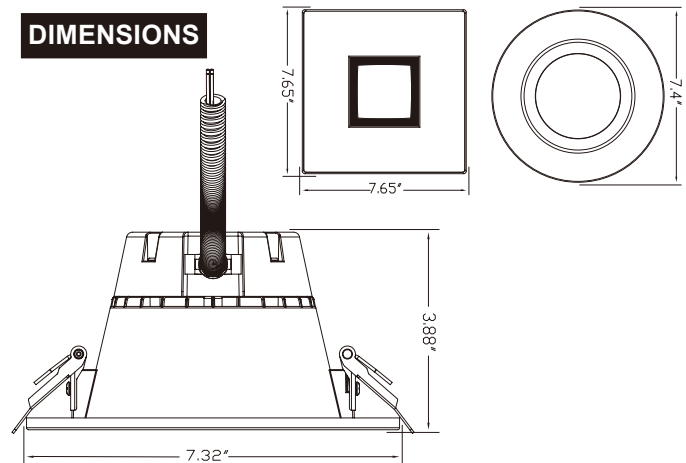

DIMENSIONS

ORDERING INFORMATION

MODEL	OPTIONS	KELVIN RATING		LUMENS
BRK-LED6A-BW-35K-ECO	BW White Baffle	35K	3500K	1500
BRK-LED6A-BW-4K-ECO	BW White Baffle	4K	4000K	1500
BRK-LED6A-BW-5K-ECO	BW White Baffle	5K	5000K	1500
LED56-TRMPLT-ECO-SQ	Square	NA	NA	NA
LED6A-TRMPLT-ECO-SPWHT	Silver/White	NA	NA	NA