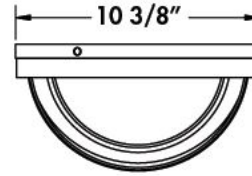

HSL CERGL

HSL CERGL