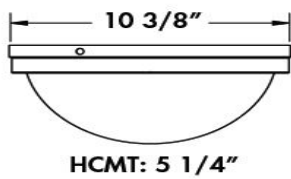

CATALOG# : _____
PROJECT : _____
TYPE : _____

HSL CER Series

LED LANTERNS AND POST TOPS

DRAWINGS & IMAGES

HSL CER