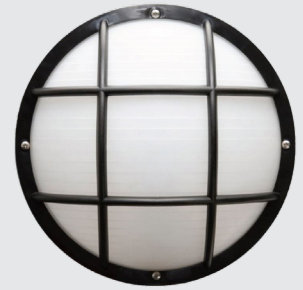

CATALOG#:

PROJECT:

TYPE:

Series HSL CER

LED EUROSTYLE WET LOCATION

The HSL CER is a round, commercial-grade wall or ceiling mounted fixture available in black or white, with frosted lens. Available with plain, grill, or eyelid lenses. Ideal for nautical applications. Wet location.

CONSTRUCTION

Fade & rust resistant composite construction with powder coated aluminum base.

SPECIFICATIONS

120V TRIAC dimming in select models. UL Listed for wet locations. Two wattages and Kelvin temperatures, using standard GU24 base lamps. Dusk-to-Dawn photocell capability available. ENERGY STAR® qualified, RoHS compliant and proudly Made in USA.

FEATURES & BENEFITS

- Available in black or white with frosted lenses
- LED and GU24 base lamp configurations available
- Photocell available on select models
- Wall or ceiling mount
- UL listed for wet locations
- 50/60 Hz
- LED 120V AC, Triac Dimming
- 80CRI
- L70: >50,000 Hours
- Ambient temperature range -40C to 40C
- 5 Year Warranty