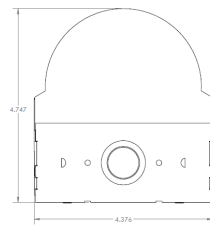

Fixture Configuration:

A simple 4.25" back box converts any of the lens options, shown to the right, into a great looking high performance fixture. The Lens is a high transmission LED product.

LED PREMIUM STRIP

HSL CRSD/CRSF/CRSR Series

LED PREMIUM STRIP

DIMENSIONS

All dimensions are inches. Specifications subject to change without notice.

4ft : 4.25"W x 48"L

8ft : 4.25"W x 96"L

CRSF (Flat Lens)

CRSD (Dome Lens)

CRSR (Round Lens)

4ft Dimensions

4ft Retrofit Kit SKB

8ft Dimensions

8ft Retrofit Kit SKB