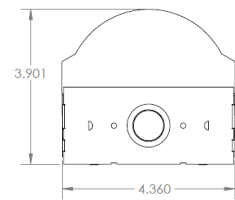

HSL CRSD/CRSF/CRSR Series

LED PREMIUM STRIP

DIMENSIONS

All dimensions are inches. Specifications subject to change without notice.

4ft : 4.25"W x 48"L

8ft : 4.25"W x 96"L

CRSF (Flat Lens)

CRSD (Dome Lens)

CRSR (Round Lens)

4ft Dimensions

4ft Retrofit Kit SKB

8ft Dimensions

8ft Retrofit Kit SKB