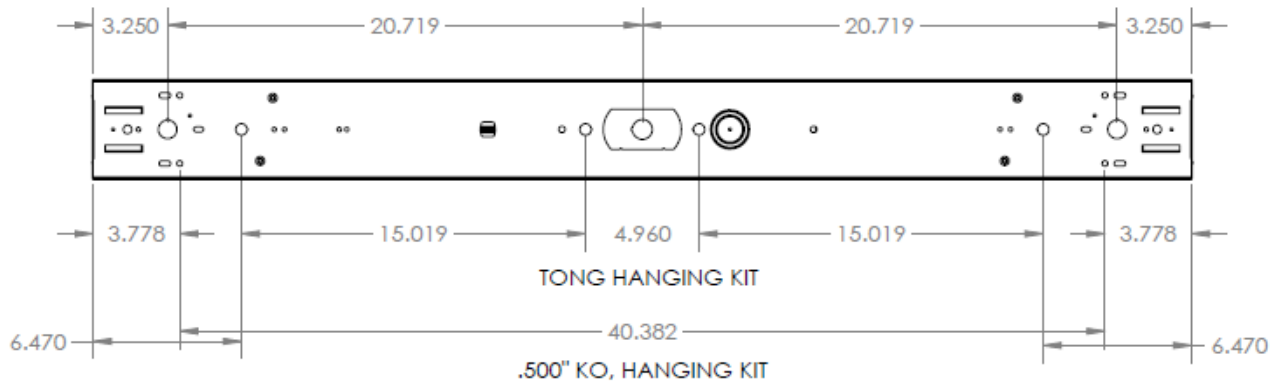

Fixture Configuration:

A simple 4.25" back box converts any of the lens options, shown to the right, into a great looking high performance fixture. The Lens is a high transmission LED product.

LED PREMIUM STRIP

HSL CRSD/CRSF/CRSR Series

LED PREMIUM STRIP

DIMENSIONS

All dimensions are inches. Specifications subject to change without notice.

4ft : 4.25"W x 48"L

8ft : 4.25"W x 96"L

CRSF (Flat Lens)

CRSD (Dome Lens)

CRSR (Round Lens)

4ft Dimensions

4ft Retrofit Kit SKB

8ft Dimensions

8ft Retrofit Kit SKB