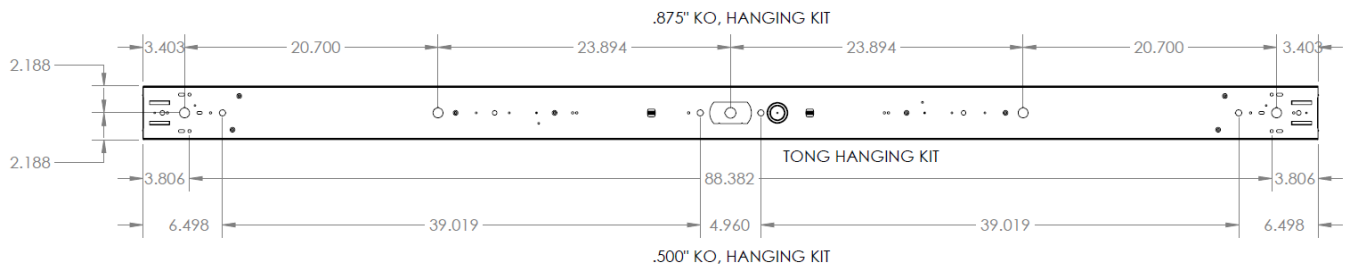

Fixture Configuration:

A simple 4.25" back box converts any of the lens options, shown to the right, into a great looking high performance fixture. The Lens is a high transmission LED product.

LED PREMIUM STRIP

Shown:CRSR Round Lens

CRSF (Flat Lens)

CRSD (Dome Lens)

ORDERING INFORMATION

Example: CRSD48LT48W5650LDMV40K

Series	Width	Wattage and Lumen	Driver	Kelvin Temperature
CRSD	48L	T48W5650L	DMV	40K
CRSF	48L 48"	T30W3500L 30 System Watts, 3529 Delivered Lumens	DMV 0-10V Dimming	30K 3000K
LED Strip Flat Lens		T41W4300L 41 System Watts, 4317 Delivered Lumens		35K 3500K
CRSD		T58W6700L 58 System Watts, 6717 Delivered Lumens		40K 4000K
LED Strip Dome Lens				50K 5000K
CRSR				
LED Strip Round Lens				
	96L 96"	T60W6900L 60 System Watts, 6952 Delivered Lumens		
		T82W8900L 82 System Watts, 8786 Delivered Lumens		
		T116W13400L 116 System Watts, 13434 Delivered Lumens		

HSL CRSD/CRSF/CRSR Series

LED PREMIUM STRIP

DIMENSIONS

All dimensions are inches. Specifications subject to change without notice.

4ft : 4.25"W x 48"L

8ft : 4.25"W x 96"L

CRSF (Flat Lens)

CRSD (Dome Lens)

CRSR (Round Lens)

4ft Dimensions

4ft Retrofit Kit SKB

8ft Dimensions

8ft Retrofit Kit SKB