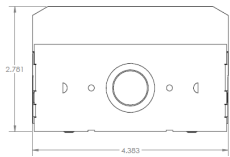

HSL CRSD/CRSF/CRSR Series

LED PREMIUM STRIP

DIMENSIONS

All dimensions are inches. Specifications subject to change without notice.

4ft : 4.25"W x 48"L

8ft : 4.25"W x 96"L

CRSF (Flat Lens)

CRSD (Dome Lens)

CRSR (Round Lens)

4ft Dimensions

4ft Retrofit Kit SKB

8ft Dimensions

8ft Retrofit Kit SKB