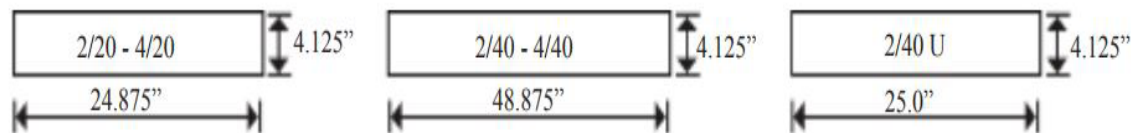

CATALOG# :

Series HSL CRWN

LED Crown Fixture

PROJECT : _____

TYPE :

DRAWINGS & IMAGES

Side