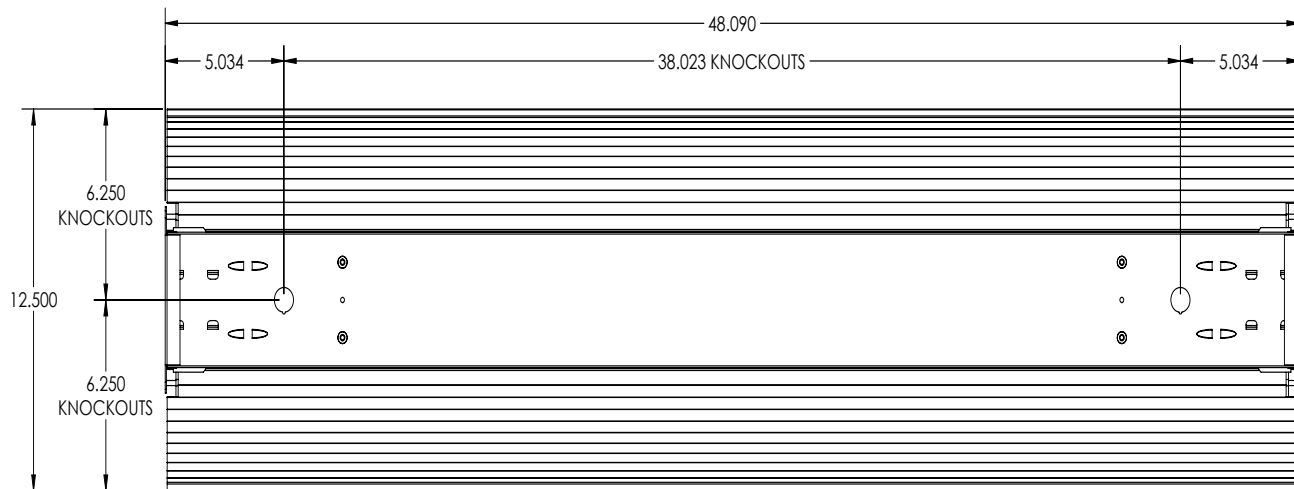

Fixture length=48 inch length

FEATURES & BENEFITS

- P10 - perforated reflector
- W30 - economical white steel reflectors, for abusive locations
- Suitable for dry and damp locations
- 50,000 hrs of L70 LED life
- CRI>80
- 0-10 Volt dimmable 120-277V
- Power factor 0.99
- 5 year warranty

HSL DID Series

LED Direct/Indirect Linear Strip

DRAWINGS & IMAGES

Basket Options

Smooth
White Lens

Fine Fluted
Lens

Perforated

Back

End

HSL DID Series

LED Direct/Indirect Linear Strip

ORDER INFORMATION

Standard

SERIES	SIZE	WATTAGE & LUMEN	REFLECTORS	BASKET TYPE	DRIVER	COLOR
HSL DID	48L 48"	S32W3450L 32 Watts 3450 Lumens	W30 White Steel	BP Perforated BF Fine Fluted Lens BL Smooth White Lens	DMV 0-10V Dimming	30K 3000K
		S48W4800L 48 Watts 4800 Lumens				35K 3500K
		S57W5400L 57 Watts 5400 Lumens				40K 4000K
		H72W7000L 72 Watts 7000 Lumens				50K 5000K
		* *				