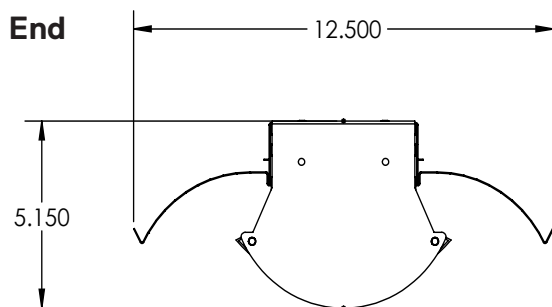

Fixture length=48 inch length

FEATURES & BENEFITS

- P10 - perforated reflector
- W30 - economical white steel reflectors, for abusive locations
- Suitable for dry and damp locations
- 50,000 hrs of L70 LED life
- CRI>80
- 0-10 Volt dimmable 120-277V
- Power factor 0.99
- 5 year warranty

HSL DID Series

LED Direct/Indirect Linear Strip

DRAWINGS & IMAGES

Basket Options

Smooth
White Lens

Fine Fluted
Lens

Perforated

Back

End

HSL DID Series

LED Direct/Indirect Linear Strip

ORDER INFORMATION

Standard

SERIES	SIZE	WATTAGE & LUMEN	REFLECTORS	BASKET TYPE	DRIVER	COLOR
HSL DID	48L 48"	S32W3450L 32 Watts 3450 Lumens	W30 White Steel	BP Perforated BF Fine Fluted Lens BL Smooth White Lens	DMV 0-10V Dimming	30K 3000K
		S48W4800L 48 Watts 4800 Lumens				35K 3500K
		S57W5400L 57 Watts 5400 Lumens				40K 4000K
		H72W7000L 72 Watts 7000 Lumens				50K 5000K
		* *				