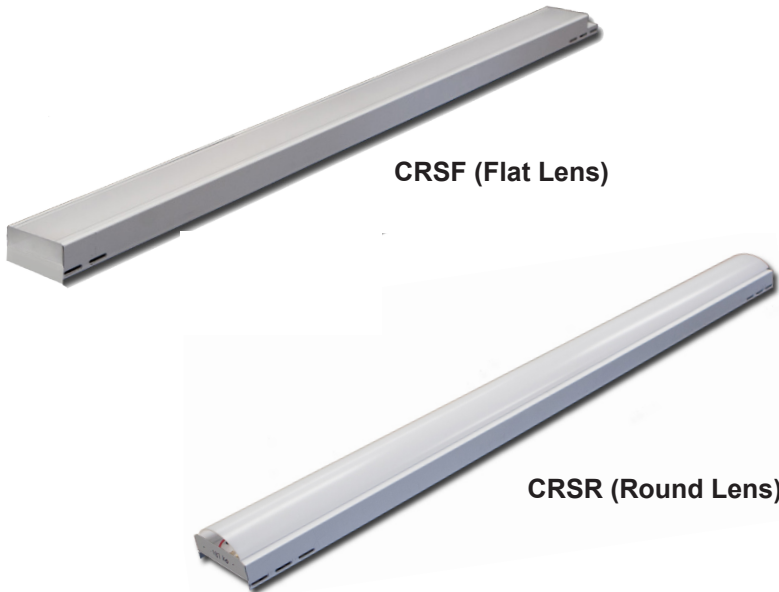

HSL - Designer Series

Retrofit Kit or Complete Fixture

Give your area a new clean and sleek look with this designer series retrofit solution. This fixture is sure to enhance any environment. Designed to convert your old: 2', 4' or 8' T12 or T8 linear strips or industrial fixtures with New LED technology.

Choose between 2 aesthetic options: flat lens or rounded lens, either provides energy savings and better quality lighting. These flexible options are cost effective and make this a perfect retrofit for : Schools, retail, warehouse, storage or any other facility area currently using strip fixtures. Both kit styles adapt easily to your existing back box for quick retrofit.

HSL - Designer Retrofit Series

LED Retrofit Kit

4ft- 4.25" X 48"

4RB Series

48 in. LED Retrofit Kit

DIMENSIONS

All dimensions are inches. Specifications subject to change without notice.

1 Row LED module

HSL - Designer Retrofit Series

LED Retrofit Kit

8ft - 4.25" X 96"

96 in. LED Retrofit Kit

DIMENSIONS

All dimensions are inches. Specifications subject to change without notice.

1 Row LED boards

2 Rows LED boards