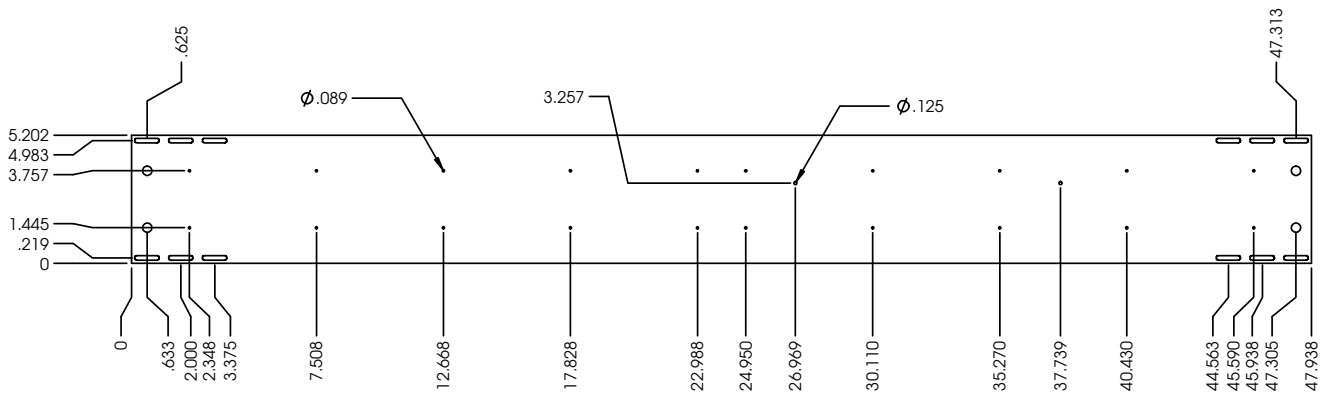

HSL - Designer Series

Retrofit Kit or Complete Fixture

Give your area a new clean and sleek look with this designer series retrofit solution. This fixture is sure to enhance any environment. Designed to convert your old: 2', 4' or 8' T12 or T8 linear strips or industrial fixtures with New LED technology.

Ordering Information

| Series | Model | Length | Wattage and Lumens | Driver | Kelvin Temp |
|--|---|----------------|--|--|--|
| HSL - DR Designer Retrofit Kit LED | CRSF Flat Lens CRSR Round Lens | 48L 48" | T20W2400L 20 System Watts 2391 Delivered Lumens T30W3500L 30 System Watts 3500 Delivered Lumens T41W4300L 41 System Watts 4317 Delivered Lumens T54W6200L 54 System Watts 6167 Delivered Lumens | DMV 0-10V Dimming DMVFID 0-10V Dimming Factory Installed Dimming Wire * | 30K 3000K 35K 3500K 40K 4000K 50K 5000K |
| HSL - DS Designer Strip Series LED | | 96L 96" | T40W4800L 40 System Watts 4769 Delivered Lumens T60W7000L 60 System Watts 7000 Delivered Lumens T82W8900L 82 System Watts 8786 Delivered Lumens T108W12300L 108 System Watts 12361 Delivered Lumens | | |

HSL - Designer Retrofit Series

LED Retrofit Kit

4ft- 4.25" X 48"

4RB Series

48 in. LED Retrofit Kit

DIMENSIONS

All dimensions are inches. Specifications subject to change without notice.

1 Row LED module

HSL - Designer Retrofit Series

LED Retrofit Kit

8ft - 4.25" X 96"

96 in. LED Retrofit Kit

DIMENSIONS

All dimensions are inches. Specifications subject to change without notice.

1 Row LED boards

2 Rows LED boards