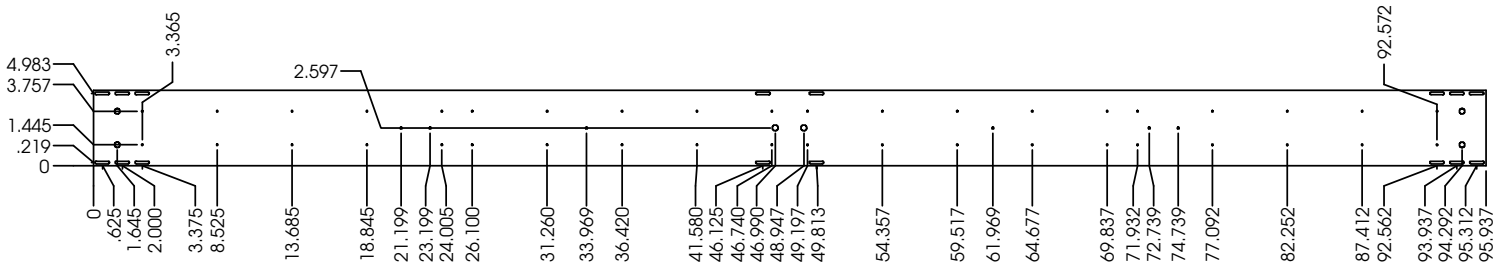

HSL - Designer Series

Retrofit Kit or Complete Fixture

Give your area a new clean and sleek look with this designer series retrofit solution. This fixture is sure to enhance any environment. Designed to convert your old: 2', 4' or 8' T12 or T8 linear strips or industrial fixtures with New LED technology.

HSL - Designer Retrofit Series

LED Retrofit Kit

4ft- 4.25" X 48"

4RB Series

48 in. LED Retrofit Kit

DIMENSIONS

All dimensions are inches. Specifications subject to change without notice.

1 Row LED module

HSL - Designer Retrofit Series

LED Retrofit Kit

8ft - 4.25" X 96"

96 in. LED Retrofit Kit

DIMENSIONS

All dimensions are inches. Specifications subject to change without notice.

1 Row LED boards

2 Rows LED boards