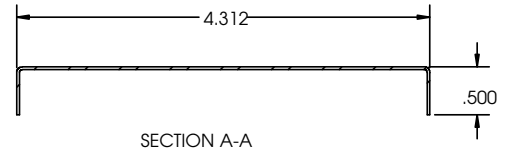

HSL - Designer Retrofit Series

LED Retrofit Kit

4ft- 4.25" X 48"

4RB Series

48 in. LED Retrofit Kit

DIMENSIONS

All dimensions are inches. Specifications subject to change without notice.

1 Row LED module

HSL - Designer Retrofit Series

LED Retrofit Kit

8ft - 4.25" X 96"

96 in. LED Retrofit Kit

DIMENSIONS

All dimensions are inches. Specifications subject to change without notice.

1 Row LED boards

2 Rows LED boards