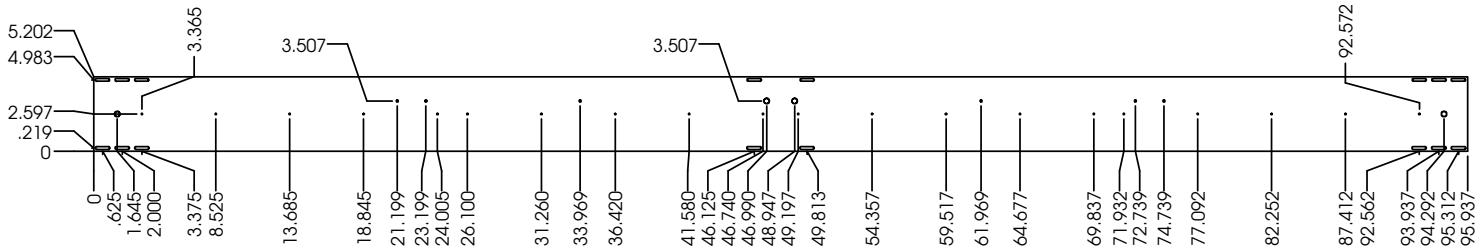

HSL - Designer Series

Retrofit Kit or Complete Fixture

Give your area a new clean and sleek look with this designer series retrofit solution. This fixture is sure to enhance any environment. Designed to convert your old: 2', 4' or 8' T12 or T8 linear strips or industrial fixtures with New LED technology.

HSL - Designer Retrofit Series

LED Retrofit Kit

4ft- 4.25" X 48"

4RB Series

48 in. LED Retrofit Kit

DIMENSIONS

All dimensions are inches. Specifications subject to change without notice.

1 Row LED module

HSL - Designer Retrofit Series

LED Retrofit Kit

8ft - 4.25" X 96"

96 in. LED Retrofit Kit

DIMENSIONS

All dimensions are inches. Specifications subject to change without notice.

1 Row LED boards

2 Rows LED boards