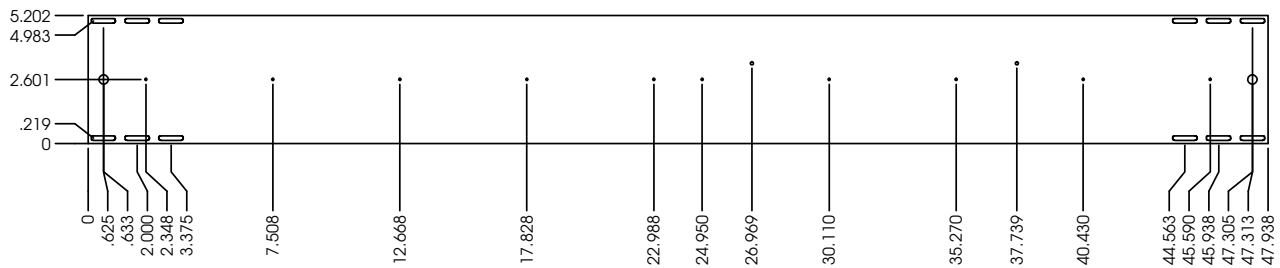

Ordering Information

| Series | Model | Length | Wattage and Lumens | Driver | Kelvin Temp |
|--|---|----------------|--|--|--|
| HSL - DR Designer Retrofit Kit LED | CRSF Flat Lens CRSR Round Lens | 48L 48" | T20W2400L 20 System Watts 2391 Delivered Lumens T30W3500L 30 System Watts 3500 Delivered Lumens T41W4300L 41 System Watts 4317 Delivered Lumens T54W6200L 54 System Watts 6167 Delivered Lumens | DMV 0-10V Dimming DMVFID 0-10V Dimming Factory Installed Dimming Wire * | 30K 3000K 35K 3500K 40K 4000K 50K 5000K |
| HSL - DS Designer Strip Series LED | | 96L 96" | T40W4800L 40 System Watts 4769 Delivered Lumens T60W7000L 60 System Watts 7000 Delivered Lumens T82W8900L 82 System Watts 8786 Delivered Lumens T108W12300L 108 System Watts 12361 Delivered Lumens | | |

HSL - Designer Retrofit Series

LED Retrofit Kit

4ft- 4.25" X 48"

4RB Series

48 in. LED Retrofit Kit

DIMENSIONS

All dimensions are inches. Specifications subject to change without notice.

1 Row LED module

HSL - Designer Retrofit Series

LED Retrofit Kit

8ft - 4.25" X 96"

96 in. LED Retrofit Kit

DIMENSIONS

All dimensions are inches. Specifications subject to change without notice.

1 Row LED boards

2 Rows LED boards