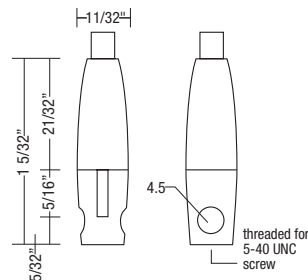

HSL - GT310A

Self leveling hanging cable
(2 pack)

Cable **Max Weight**
1.5mm 40 lbs.

Description
Universal yoke and toggle kit
accommodates up to 15" spread

4011003-6 6' cable
4011003-10 10' cable
4011003-20 20' cable

Grippers and Accessories

Cable **Max Weight**
1.5mm 40 lbs.
2.0mm XX lbs.

Description
3/8 I.P. threaded bottom
exit gripper with safety cap.
Can be ordered with hex nut
(GRIP-38IP)

Cable **Max Weight**
1.5mm 40 lbs.

Description
1/4-20 UNC
threaded bottom
exit gripper
attaches to
ceiling anchor
or fixture with nut
(GRIP-1420BE)

Cable **Max Weight**
1.5mm 40 lbs.

Description
Slip-on style side exit
gripper used with vhook
(5011000) or similar.

VHook

VHook

Diecast

1.5mm x 10'L cable with die cast end

Loop

1.5mm x 10'L cable with looped-end