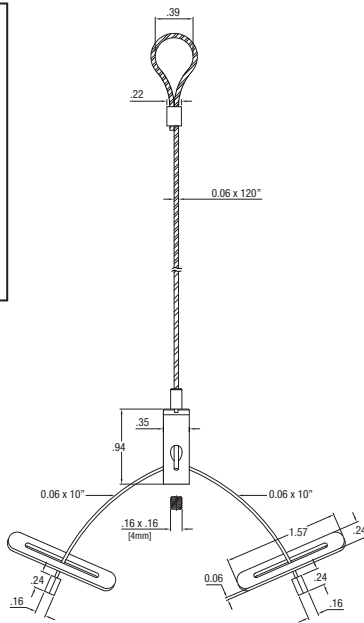

HSL - GT310A

Self leveling hanging cable
(2 pack)

Cable **Max Weight**
1.5mm 40 lbs.

Description
Universal yoke and toggle kit
accommodates up to 15" spread

4011003-6 6' cable
4011003-10 10' cable
4011003-20 20' cable

Grippers and Accessories

Cable **Max Weight**
1.5mm 40 lbs.
2.0mm XX lbs.

Description
3/8 I.P. threaded bottom
exit gripper with safety cap.
Can be ordered with hex nut
(GRIP-38IP)

Cable **Max Weight**
1.5mm 40 lbs.

Description
1/4-20 UNC
threaded bottom
exit gripper
attaches to
ceiling anchor
or fixture with nut
(GRIP-1420BE)

Cable **Max Weight**
1.5mm 40 lbs.

Description
Slip-on style side exit
gripper used with vhook
(5011000) or similar.

VHook

VHook

Diecast

1.5mm x 10'L cable with die cast end

Loop

1.5mm x 10'L cable with looped-end