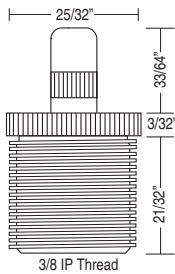

HSL - GT310A

Self leveling hanging cable
(2 pack)

Cable **Max Weight**
1.5mm 40 lbs.

Description
Universal yoke and toggle kit
accommodates up to 15" spread

4011003-6 6' cable
4011003-10 10' cable
4011003-20 20' cable

Grippers and Accessories

Cable **Max Weight**
1.5mm 40 lbs.
2.0mm XX lbs.

Description
3/8 I.P. threaded bottom
exit gripper with safety cap.
Can be ordered with hex nut
(GRIP-38IP)

Cable **Max Weight**
1.5mm 40 lbs.

Description
1/4-20 UNC
threaded bottom
exit gripper
attaches to
ceiling anchor
or fixture with nut
(GRIP-1420BE)

Cable **Max Weight**
1.5mm 40 lbs.

Description
Slip-on style side exit
gripper used with vhook
(5011000) or similar.

VHook

VHook

Diecast

1.5mm x 10'L cable with die cast end

Loop

1.5mm x 10'L cable with looped-end