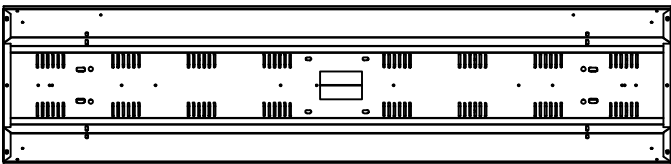

HSL - HBCN LED SERIES

LED High Bay Narrow Full Body/Low Bay

Dimensions

All dimensions are inches. Specifications subject to change without notice.

Housing Dimensions