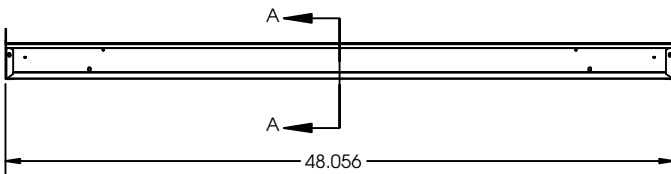

HSL - HBCN LED SERIES

LED High Bay Narrow Full Body/Low Bay

Dimensions

All dimensions are inches. Specifications subject to change without notice.

Housing Dimensions