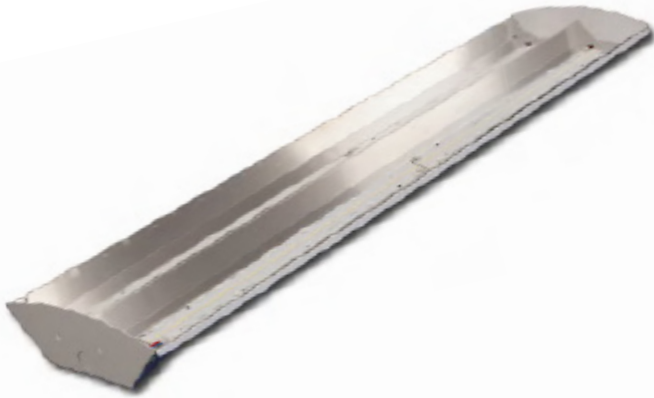

HSL - HBC LED SERIES

Premier LED Full Body High Bay

High efficiency LED high bay fixture engineered for premium performance in medium and high ceiling applications ideally suited for warehouses, manufacturing plants, sports facilities and retail spaces. A precision-formed reflector system available in many options including; highly reflective mirror, custom low glare or high efficiency white, all to achieve maximum light output for ceilings from 15 feet to 40 feet and above. The unique arrangement is ideal for wide area lighting to put the light exactly where you need it with less fixtures. Based on ceiling height, these fixtures can replace an HID high bay using half of the wattage. Surface, pendant, chain or stem mounting. Highest quality materials and workmanship.

HBC 4FT. Drawings

HSL - HBCN LED SERIES

LED High Bay Full Body Low Bay

High efficiency LED high bay fixture engineered for premium performance in medium and high ceiling applications ideally suited for warehouses, manufacturing plants, sports facilities and Retail spaces. A precision-formed reflector system available in many options including; highly reflective mirror, custom low glare or high efficiency white, all to achieve maximum light output for ceilings from 15 feet to 40 feet and above. The unique arrangement is ideal for wide area lighting to put the light exactly where you need it with less fixtures. Based on ceiling height, these fixtures can replace an HID high bay using half of the wattage. Surface, pendant, chain or stem mounting. Highest quality materials and workmanship.