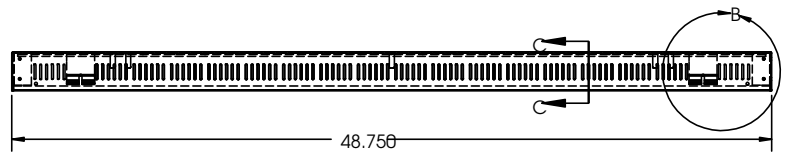

SIZE H x W in inches (mm)

- (171Watt): 11.39W x 48.1L x 3.62Dp
- (other wattage): 16.4W x 48.1L x 3.6Dp

MOUNTING

- (171Watt): 11.39W x 48.1L x 3.62Dp Designed for surface, pendant, stem or chain hanging. Mounting holes are provided for simple, fast installation. See Buyers Guide for list of all mounting options available and sold separately.

HSL - HBCN LED SERIES

LED High Bay Narrow Full Body/Low Bay

Dimensions

All dimensions are inches. Specifications subject to change without notice.

Housing Dimensions

Door Frame Dimensions

SECTION C-C

DETAIL B