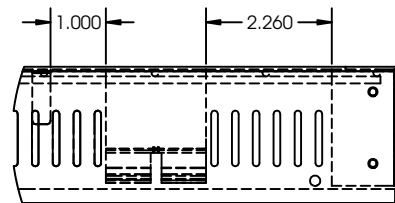

SIZE H x W in inches (mm)

- (171Watt): 11.39W x 48.1L x 3.62Dp
- (other wattage): 16.4W x 48.1L x 3.6Dp

MOUNTING

- (171Watt): 11.39W x 48.1L x 3.62Dp Designed for surface, pendant, stem or chain hanging. Mounting holes are provided for simple, fast installation. See Buyers Guide for list of all mounting options available and sold separately.

HSL - HBCN LED SERIES

LED High Bay Narrow Full Body/Low Bay

Dimensions

All dimensions are inches. Specifications subject to change without notice.

Housing Dimensions

Door Frame Dimensions

SECTION C-C

DETAIL B