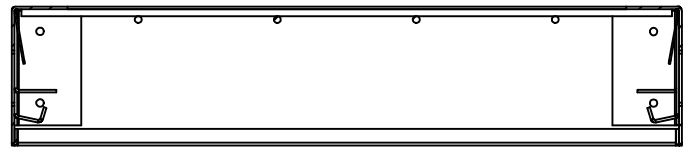

SIZE H x W in inches (mm)

- (171Watt): 11.39W x 48.1L x 3.62Dp
- (other wattage): 16.4W x 48.1L x 3.6Dp

MOUNTING

- (171Watt): 11.39W x 48.1L x 3.62Dp Designed for surface, pendant, stem or chain hanging. Mounting holes are provided for simple, fast installation. See Buyers Guide for list of all mounting options available and sold separately.

HSL - HBCN LED SERIES

LED High Bay Narrow Full Body/Low Bay

Dimensions

All dimensions are inches. Specifications subject to change without notice.

Housing Dimensions

Door Frame Dimensions

SECTION C-C

DETAIL B