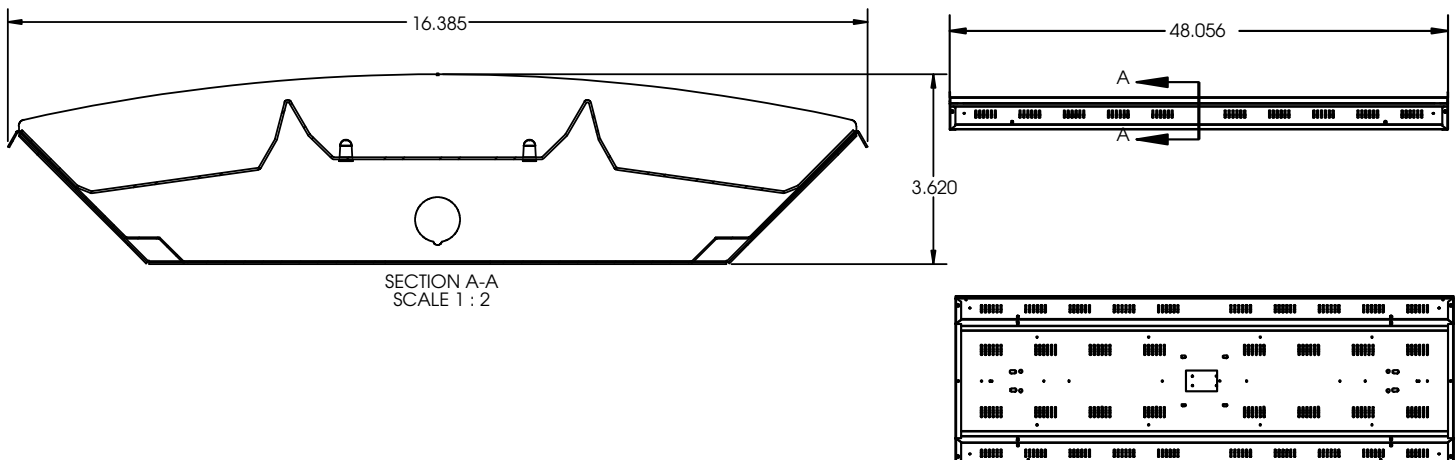

SIZE H x W in inches (mm)

- (171Watt): 11.39W x 48.1L x 3.62Dp
- (other wattage): 16.4W x 48.1L x 3.6Dp

MOUNTING

- (171Watt): 11.39W x 48.1L x 3.62Dp Designed for surface, pendant, stem or chain hanging. Mounting holes are provided for simple, fast installation. See Buyers Guide for list of all mounting options available and sold separately.

Typical Options and Accessories

- Emergency ballasts, Cord sets, whips, occupancy sensors, Hanging kits, Wire guards. Contact factory for additional options.

Dimensions

All dimensions are inches. Specifications subject to change without notice.

HBC 4FT. Drawings