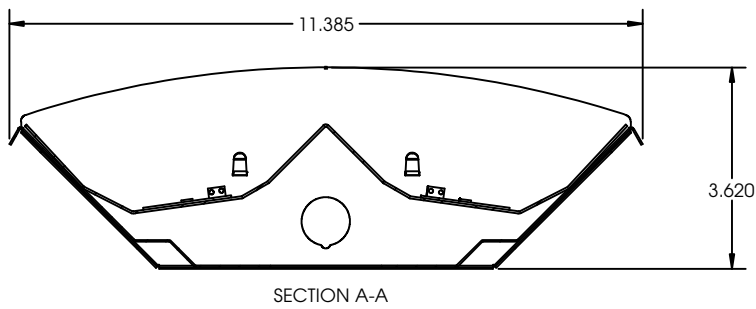

SIZE H x W in inches (mm)

- (171Watt): 11.39W x 48.1L x 3.62Dp
- (other wattage): 16.4W x 48.1L x 3.6Dp

MOUNTING

- (171Watt): 11.39W x 48.1L x 3.62Dp Designed for surface, pendant, stem or chain hanging. Mounting holes are provided for simple, fast installation. See Buyers Guide for list of all mounting options available and sold separately.

HSL - HBCN LED SERIES

LED High Bay Narrow Full Body/Low Bay

Dimensions

All dimensions are inches. Specifications subject to change without notice.

Housing Dimensions

Door Frame Dimensions

SECTION C-C

DETAIL B