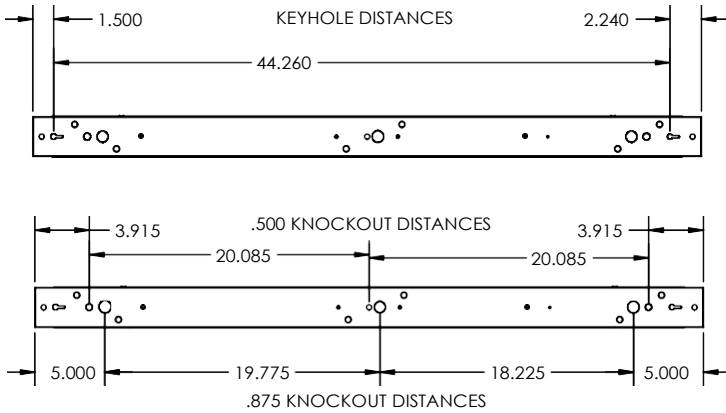

### SIZE W x L x H in inches (mm)

48"L x 2.925"W x 1.778"H

## ORDERING INFORMATION

Example: HSLRRS48LE28W4300LDMV40KWH

Series	Lens	Length	Wattage and Lumen	Reflector	Driver	Kelvin Temperature	Finish	Options
HSL RRS LED Strip	Blank No lens FR Frosted Lens	48L 48" 96L 96"	E28W4300L 28 System Watts, 4300 Delivered Lumens E48W7000L 48 System Watts, 7000 Delivered Lumens E57W8000L 57 System Watts, 8000 Delivered Lumens E57W8000L 57 System Watts, 8000 Delivered Lumens E96W12000L 96 System Watts, 12000 Delivered Lumens E114W13800L 114 System Watts, 13800 Delivered Lumens	Blank No Reflector W30 Narrow Reflector	DMV 0-10V Dimming *Field Installed-Dimming Wire DMVFID 0-10V Dimming *Factory Installed-Dimming Wire	30K 3000K 35K 3500K 40K 4000K 50K 5000K	WH White BN Brushed Nickel BK Black BZ Bronze	EM Emergency Battery

### Hanging Kit Options

HC301WH	Cable kit with 4' Cable & 3 Wires Power Feed/Cable Incl. and White Canopy
HC302WH	Cable kit with 12' Cable & 3 Wires Power feed/Cable Incl. and White Canopy
HC3015WWH	Cable kit with 4' Cable & 5 Wires Power Feed/Cable Incl. and White Canopy
HC3025WWH	Cable kit with 12' Cable & 5 Wires Power feed/Cable Incl. and White Canopy
2SCS24WH	Two Stem kits with 24" Stem, Canopy and Mounting hardware for a 4' fixture
GT310	Grippler Style Cable Kit

### Open Strip