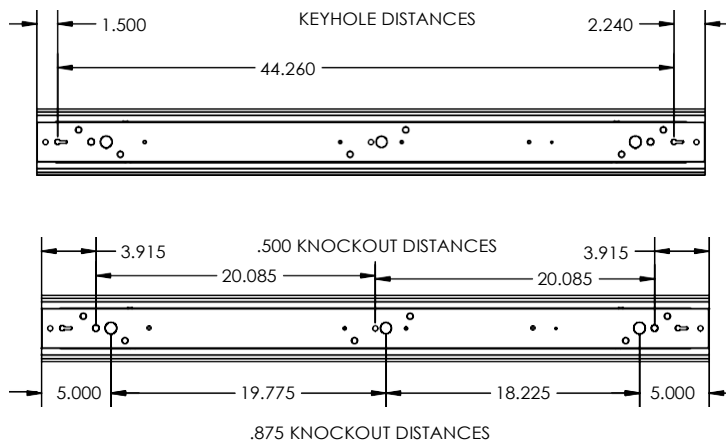

Series HSL RRS LED Strip

Open Strip

Reflector

Lens