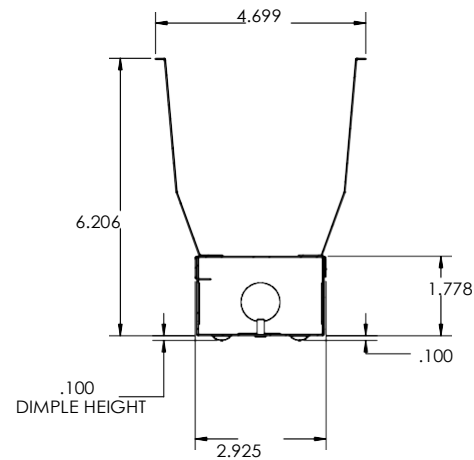

Series HSL RRS LED Strip

Open Strip

Reflector

Lens