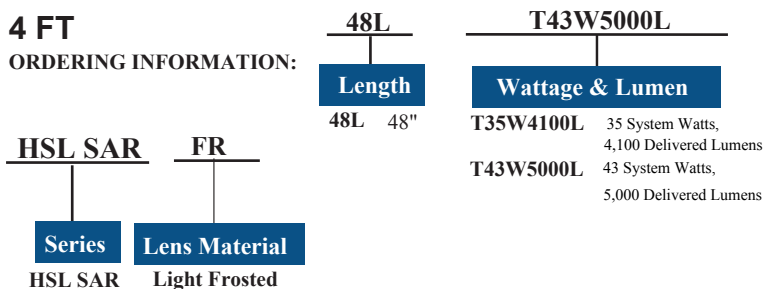

DIFFUSERS

Both 4' & 8' Fixtures include a specially formulated frosted acrylic profile lens that provides high light transmission excellent glare control.

Sleek Low Profile Lensed Strip: 4', 8' and continuous rows

SIZE W x L x H in inches

4ft. - 3" x 48" x 3"

8ft. - 3" x 96" x 3"

4 FT ORDERING INFORMATION:

4' Example: HSL SARFR48LT43W5000LDMV40KWH

8' Example: HSL SARFR96LT86W10045LDMV40KWH

8 FT ORDERING INFORMATION:

Consult Factory for additional wattage and lumen options