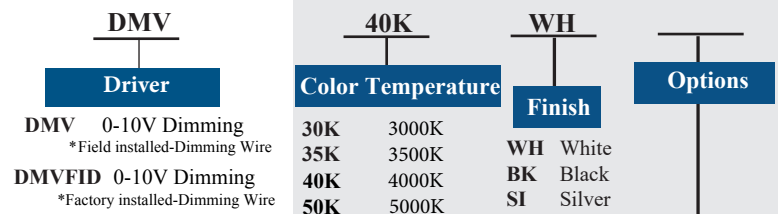

DIFFUSERS

Both 4' & 8' Fixtures include a specially formulated frosted acrylic profile lens that provides high light transmission excellent glare control.

Sleek Low Profile Lensed Strip: 4', 8' and continuous rows

SIZE W x L x H in inches

4ft. - 3" x 48" x 3"

8ft. - 3" x 96" x 3"

4 FT ORDERING INFORMATION:

4' Example: HSL SARFR48LT43W5000LDMV40KWH

8' Example: HSL SARFR96LT86W10045LDMV40KWH

8 FT ORDERING INFORMATION:

Consult Factory for additional wattage and lumen options