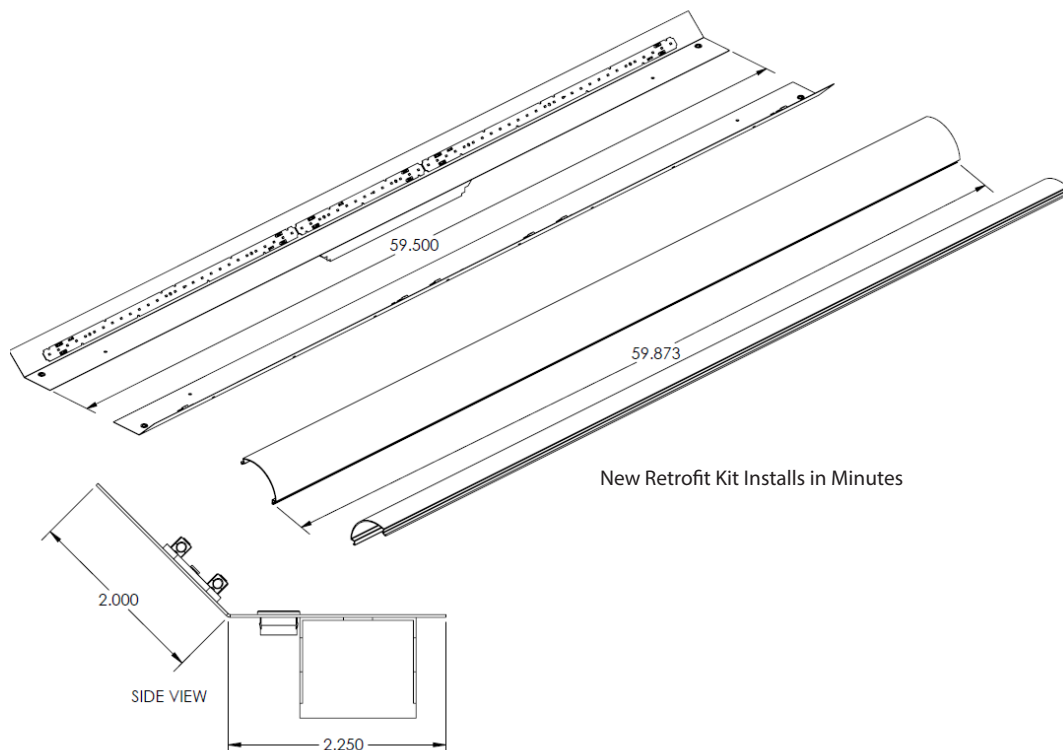

HSL - MR LED Retrofit Kit

Mirror Series Retrofit Kit

Custom designed retrofit kit for easy installation in existing fluorescent mirror fixtures. Engineered, fabricated and tested models for proper light distribution and extreme efficiency. Both fixture side housings light evenly with clarity and color brilliance only achievable in LED. New high transmission custom lenses provide for the same smooth clean aesthetics as existing.

Ordering Information

Series	Lens	Length	Wattage and Lumens	Driver	Kelvin Temp	Options
HSL -MR LED Mirror Series Retrofit Kit	Blank No Lens FR Custom High Transmission	5 5 Feet	V30W3522L 30 System Watts 3522 Delivered Lumens	DMV 0-10V Dimming DMVFID 0-10V Dimming Factory Installed Dimming Wire *	30K 3000K 35K 3500K 40K 4000K 50K 5000K	Fully Controllable Designing high/low step sensor system

NOTE: New construction full mirror fixture version now available. Complete mirror fixture will be available in optional sizes.